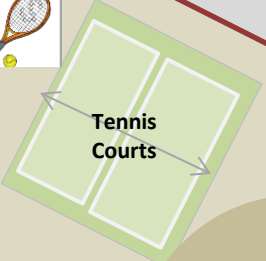

To TeePee Overnight Camp Area

Beach Volleyball

Boat/Fishing Dock

Center Dock

LAKE HOMAVALO

To Exit & Dandy's Cabin
MAIN PARKING LOT

Private Staff Housing Area

Tennis Courts

Fencing Green

Basketball Courts

Chipmunk Play Yard

Trampoline

C 21

Rooms: #131-138
SUGAR PINE LODGE

DECK | DECK
LAKEVIEW LODGE & BATHHOUSE
Suites: #125-129

Check-In Parking

Hodge Lodge

To Paintball Field

Air Riflery Range

Archery

Lake Homavalo Loop Trail (service road/trail)

To Big Baldy Trailhead, Archery & Riflery Range

shed

Forest Cabin 402
DECK